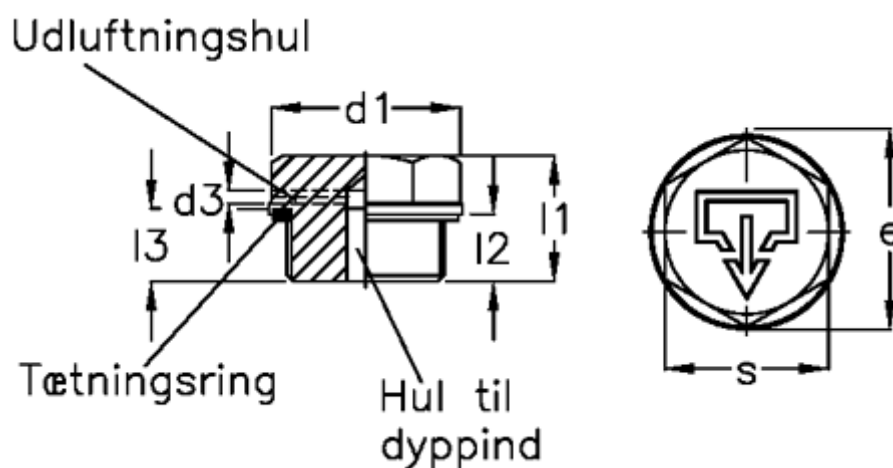

Article number: 20242525

Description: E+G

Threaded plug GN 741-22-G3/8-AS-2

Measures

$d1 = 22$

$d2 = G3/8$

$d3 = 2$

$d4 = M5$

$e = 20.8$

$l1 = 15.5$

$l2 = 8.0$

$s = 18$